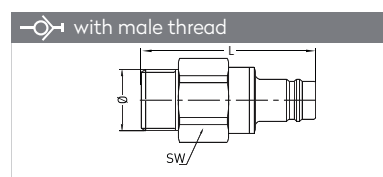

PLUGS STECKNIPPEL

Connection	Part No.	SW	L
BSP 1/2"	038 EUB 21	35	85
BSP 3/4"	038 EUB 26	35	88
BSP 1"	038 EUB 33	35	88