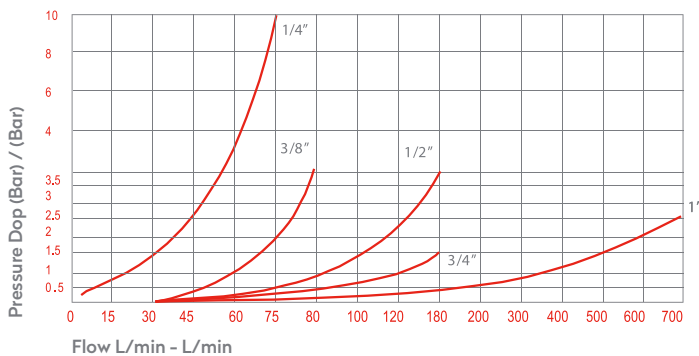

OM 300 - 03400

■141.25