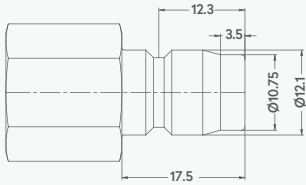

Plug Profile Serie 141

OM 178 - 01110

■141.06

OM 200 - 01400

■141.10