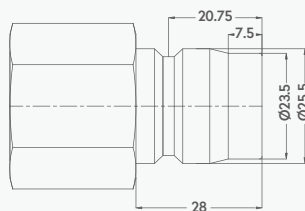

OM 353 - 02340

■141.17