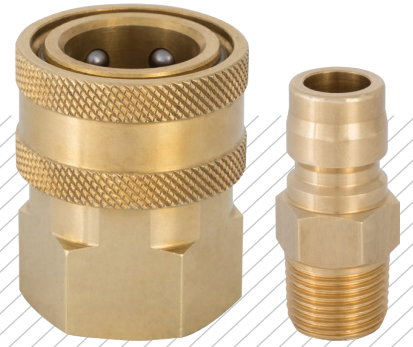

PNEUMATIC COUPLINGS
PNEUMATISCHE KUPPLUNGEN

DN 6-25

SERIE 141

Materials

S

Material Code

A = Brass

B = Brass

NICKEL

AISI303
Stainless Steel

AISI316
Stainless Steel

Plug Profile Serie 141

OM 178 - 01110

■141.06

OM 200 - 01400

■141.10

QUICK COUPLINGS SCHNELLKUPPLUNGEN

Body Size	Connection	Part No.	SW	L	ØD	Pressure	
						Brass - B	Stainless Steel - C
06	BSPT 1/4"	141.06 RGF 13	19	29	24	50	100
10	BSPT 3/8"	141.10 RGF 17	23	33	28	50	100
13	BSPT 1/2"	141.13 RGF 21	30	39	35	50	100
19	BSPT 3/4"	141.17 RGF 26	38	46	44,7	30	45
25	BSPT 1"	141.25 RGF 33	50	53	56	30	45

PLUGS STECKNIPPEL

Body Size	Connection	Part No.	SW	L	ØD	Pressure	
						Brass - B	Stainless Steel - C
06	BSPT 1/4"	141.06 RU 13	17	38		50	100
10	BSPT 3/8"	141.10 RU 17	19	43		50	100
13	BSPT 1/2"	141.13 RU 21	22	52		50	100
19	BSPT 3/4"	141.17 RU 26	32	59		30	45
25	BSPT 1"	141.25 RU 33	41	73		30	45