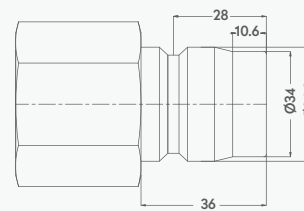

OM 300 - 03400

■141.25