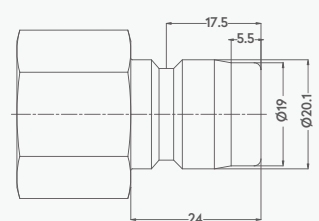

OM 262 - 01870

■141.13