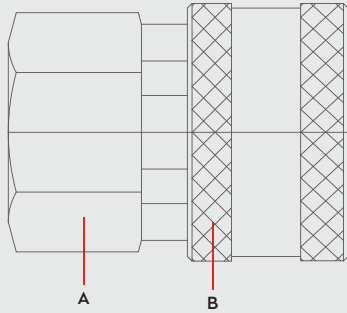

Materials

S

Material Code

A = Brass

B = Brass

S = Brass

Brass :
0 - 50 bar

Stainless Steel :
0 - 100 bar

-20° to + 100°C (NBR)

-4° to + 212°F

Shut Off
Type

Options

FPM

NICKEL

AISI303
Stainless Steel

AISI316
Stainless Steel