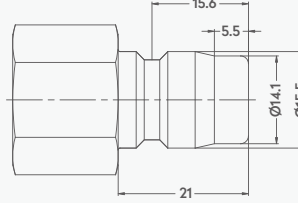

PNEUMATIC COUPLINGS
PNEUMATISCHE KUPPLUNGEN

DN 6-25

SERIE 141

Materials

S

Material Code

A = Brass

B = Brass

S = Brass

Brass :
0 - 50 bar

Stainless Steel :
0 - 100 bar

-20° to + 100°C (NBR)

-4° to + 212°F

Shut Off
Type

Options

FPM

NICKEL

AISI303
Stainless Steel

AISI316
Stainless Steel

Plug Profile Serie 141

OM 178 - 01110

■141.06

OM 200 - 01400

■141.10

OM 262 - 01870

■141.13

OM 353 - 02340

■141.17

OM 300 - 03400

■141.25

Compatible with

NITTO KOHKI TSP CUPLA