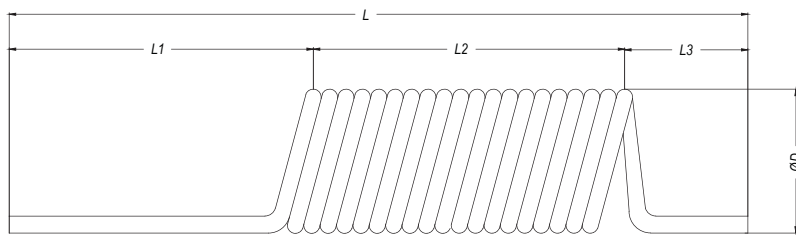

Material

Ester Based Polyurethane (Purl)

with spiral hose and Adapters

Hose Size	Length	Part no.	Total Length (M)	Dimensions				
				L mm.	L1 mm.	L2 mm.	L3 mm.	Ø mm.
6.5 X 10	2 M	PHC 02.6510-000	2.5	740	500	140	100	52
	4 M	PHC 04.6510-000	5.0	930	500	330	100	52
	6 M	PHC 06.6510-000	7.5	1120	500	520	100	52
8.0 X 12	2 M	PHC 02.8012-000	2.5	740	500	140	100	65
	4 M	PHC 04.8012-000	5.0	930	500	330	100	65
	6 M	PHC 06.8012-000	7.5	1120	500	520	100	65
11.0 X 16	8 M	PHC 08.1116-000	10.0	1210	500	520	100	95

with fixed & male threaded adapters

Hose Size	Length	Part no.	Connection
6.5 X 10	2 M	PHF 02.6510-R13	BSPT 1/4"
	4 M	PHF 04.6510-R13	BSPT 1/4"
	6 M	PHF 06.6510-R13	BSPT 1/4"
8.0 X 12	2 M	PHF 02.8012-R17	BSPT 3/8"
	4 M	PHF 04.8012-R17	BSPT 3/8"
	6 M	PHF 06.8012-R17	BSPT 3/8"
11.0 X 16	8 M	PHF 08.1116-R21	BSPT 1/2"

Hose Size	Length	Part no.
6.5 X 10	2 M	PHF 02.6510-023
	4 M	PHF 04.6510-023
	6 M	PHF 06.6510-023
8.0 X 12	2 M	PHF 02.8012-023
	4 M	PHF 04.8012-023
	6 M	PHF 06.8012-023

with 025 socket & 025 plug

Hose Size	Length	Part no.
6.5 X 10	2 M	PHF 02.6510-025
	4 M	PHF 04.6510-025
	6 M	PHF 06.6510-025
8.0 X 12	2 M	PHF 02.8012-025
	4 M	PHF 04.8012-025
	6 M	PHF 06.8012-025

with 027 socket & 027 plug

Hose Size	Length	Part no.
6.5 X 10	2 M	PHF 02.6510-027
	4 M	PHF 04.6510-027
	6 M	PHF 06.6510-027
8.0 X 12	2 M	PHF 02.8012-027
	4 M	PHF 04.8012-027
	6 M	PHF 06.8012-027