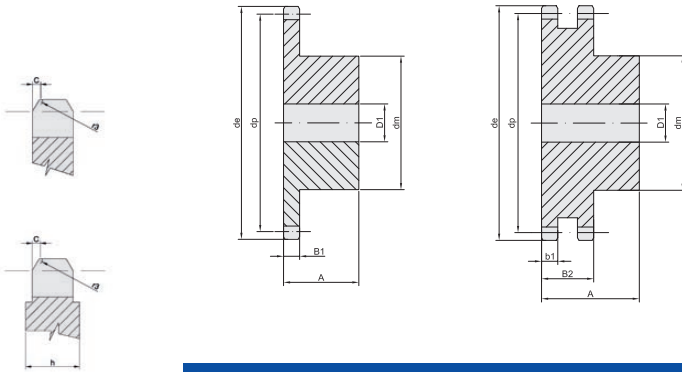

Řetěz • Chain

Rozteč • Pitch	P	8 mm
Vnitřní šířka • Inner width	b₁	3 mm
Průměr válečku • Roller diameter	D	5 mm

Řetězové kolo • Sprocket

Poloměr zaoblení zubu • Tooth radius	r₃	8 mm
Šířka zaoblení • Radius width	C	1,0 mm
Šířka zubu • Sprocket tooth width	B₁	2,8 mm
Šířka zubu • Sprocket tooth width	b₁	2,7 mm
Šířka zubů • Sprocket tooth width	B₂	8,3 mm
Materiál • Raw material	ocel • steel C40/C45 nerez / stainless C40/C45 kalena / hardened	

Počet zubů Teeth number Z	1řadé • Simplex						2řadé • Duplex			
	d_e [mm]	d_p [mm]	d_m [mm]	D₁ [mm]	A [mm]	Hmotnost Weight [kg]	d_m [mm]	D₁ [mm]	A [mm]	Hmotnost Weight [kg]
8	24,0	20,90	13	6	12	0,03	12	8	18	0,04
9	26,6	23,39	15	6	12	0,04	15	8	18	0,05
10	29,2	25,89	17	8	12	0,05	17	8	18	0,07
11	31,7	28,39	18	8	13	0,08	19	10	18	0,10
12	34,2	30,91	20	8	13	0,10	21	10	18	0,13
13	36,7	33,42	23	8	13	0,13	24	10	18	0,16
14	39,2	35,95	25	8	13	0,16	26	10	18	0,20
15	41,7	38,48	28	8	13	0,19	29	10	18	0,24
16	44,3	41,01	30	8	14	0,24	32	10	20	0,27
17	46,8	43,53	30	8	14	0,28	34	10	20	0,32
18	49,3	46,07	30	8	14	0,33	37	10	20	0,38
19	51,9	48,61	30	8	14	0,36	39	10	20	0,42
20	54,4	51,14	30	8	14	0,39	40	10	20	0,48
21	57,0	53,68	35	8	14	0,42	40	10	20	0,52
22	59,5	56,21	35	8	14	0,46	40	10	20	0,58
23	62,0	58,75	35	8	14	0,50	40	10	20	0,64
24	64,6	61,29	35	8	14	0,54	40	10	20	0,71
25	67,5	63,83	35	8	14	0,60	40	10	20	0,79
26	69,5	66,37	40	10	16	0,66	50	12	22	0,87
27	72,2	68,91	40	10	16	0,67	50	12	22	0,94
28	74,8	71,45	40	10	16	0,69	50	12	22	1,03
29	77,3	73,99	40	10	16	0,70	50	12	22	1,11
30	79,8	76,53	40	10	16	0,72	50	12	22	1,20
31	82,4	79,08	40	10	16	0,87	60	12	22	1,27
32	84,9	81,61	40	10	16	0,89	60	12	22	1,32
33	87,5	84,16	40	10	16	0,91	60	12	22	1,37
34	90,0	86,70	40	10	16	0,92	60	12	22	1,43
35	92,5	89,25	40	10	16	0,95	60	12	22	1,49
36	95,0	91,79	40	10	16	1,05	60	12	22	1,70
37	97,6	94,33	40	10	16	1,09	60	12	22	1,76
38	100,2	96,88	40	10	16	1,10	60	12	22	1,81
39	102,7	99,42	40	10	16	1,12	60	12	22	1,88
40	105,3	101,97	40	10	16	1,14	60	12	22	1,95
45	118,0	114,69	60	12	20	1,66	-	-	-	-
50	130,7	127,41	60	12	20	1,80	-	-	-	-
57	148,6	145,22	80	14	20	1,96	-	-	-	-
76	197,7	193,59	80	20	25	2,67	-	-	-	-

- Šíře disku je zvětšena pro počet zubů (Z) 57 a 76 na h = 4 mm.
- Mimo standardní rozměry upravíme/vyrobíme polotovary v naší obrobně dle Vašich požadavků.

- Sprocket width is for teeth number (Z) 57 and 76 increased to h = 4 mm.
- Upon request we adapt/produce sprockets/plate wheels out of standard dimensions in our workshop.